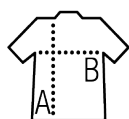

Quality

Style

Short sleeves
3-button placket
Cut and sewn
Fitted cut
Ribbed collar and cuffs with contrasting

Available sizes

Sizes	S	M	L	XL	XXL
A/B	63/43	65/45	67/47	68/49	69/51

Available colours

Heather light jeans

Heather black

Packaging

Carton size : 52 x 32 x 25

Weight per carton : 0.00 kg

Related products

SOL'S PANAME MEN
02081